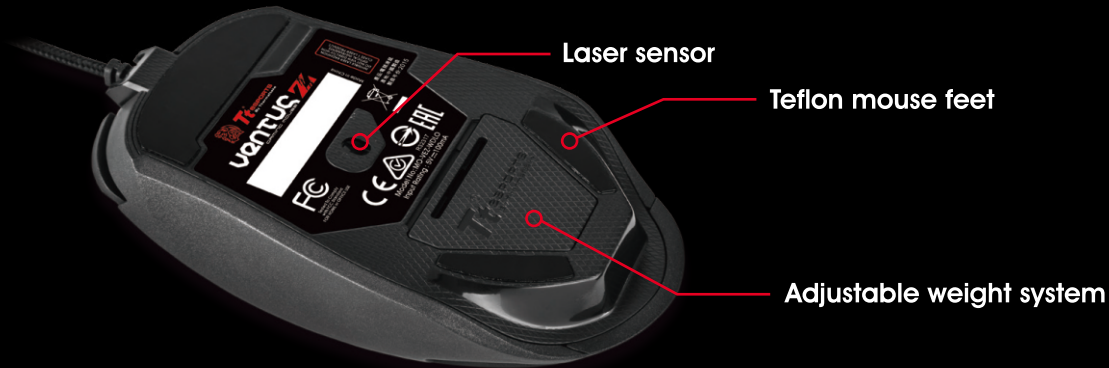

Tt esports
By Thermaltake

VENTUS Z
GAMING MOUSE

MOUSE LAYOUT

CHALLENGE IS THE GAME